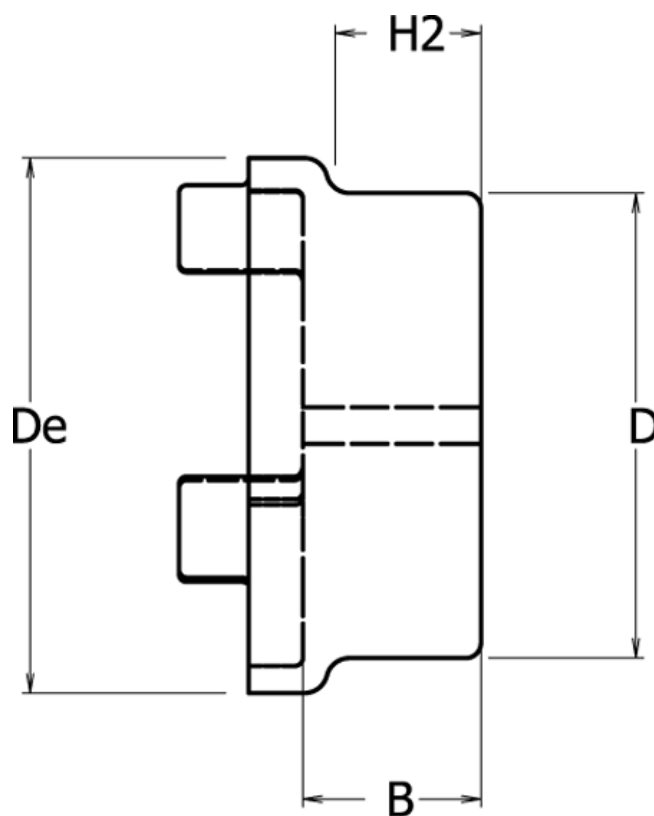

Article number: 3303130B

Description: Coupling Hub HRC-B 130  
Udboringsnav maks. boring 60 mm

## Measures

---

B	= 47.5
D	= 105
De	= 130
H2	= 39
Max. bore mm	= 60